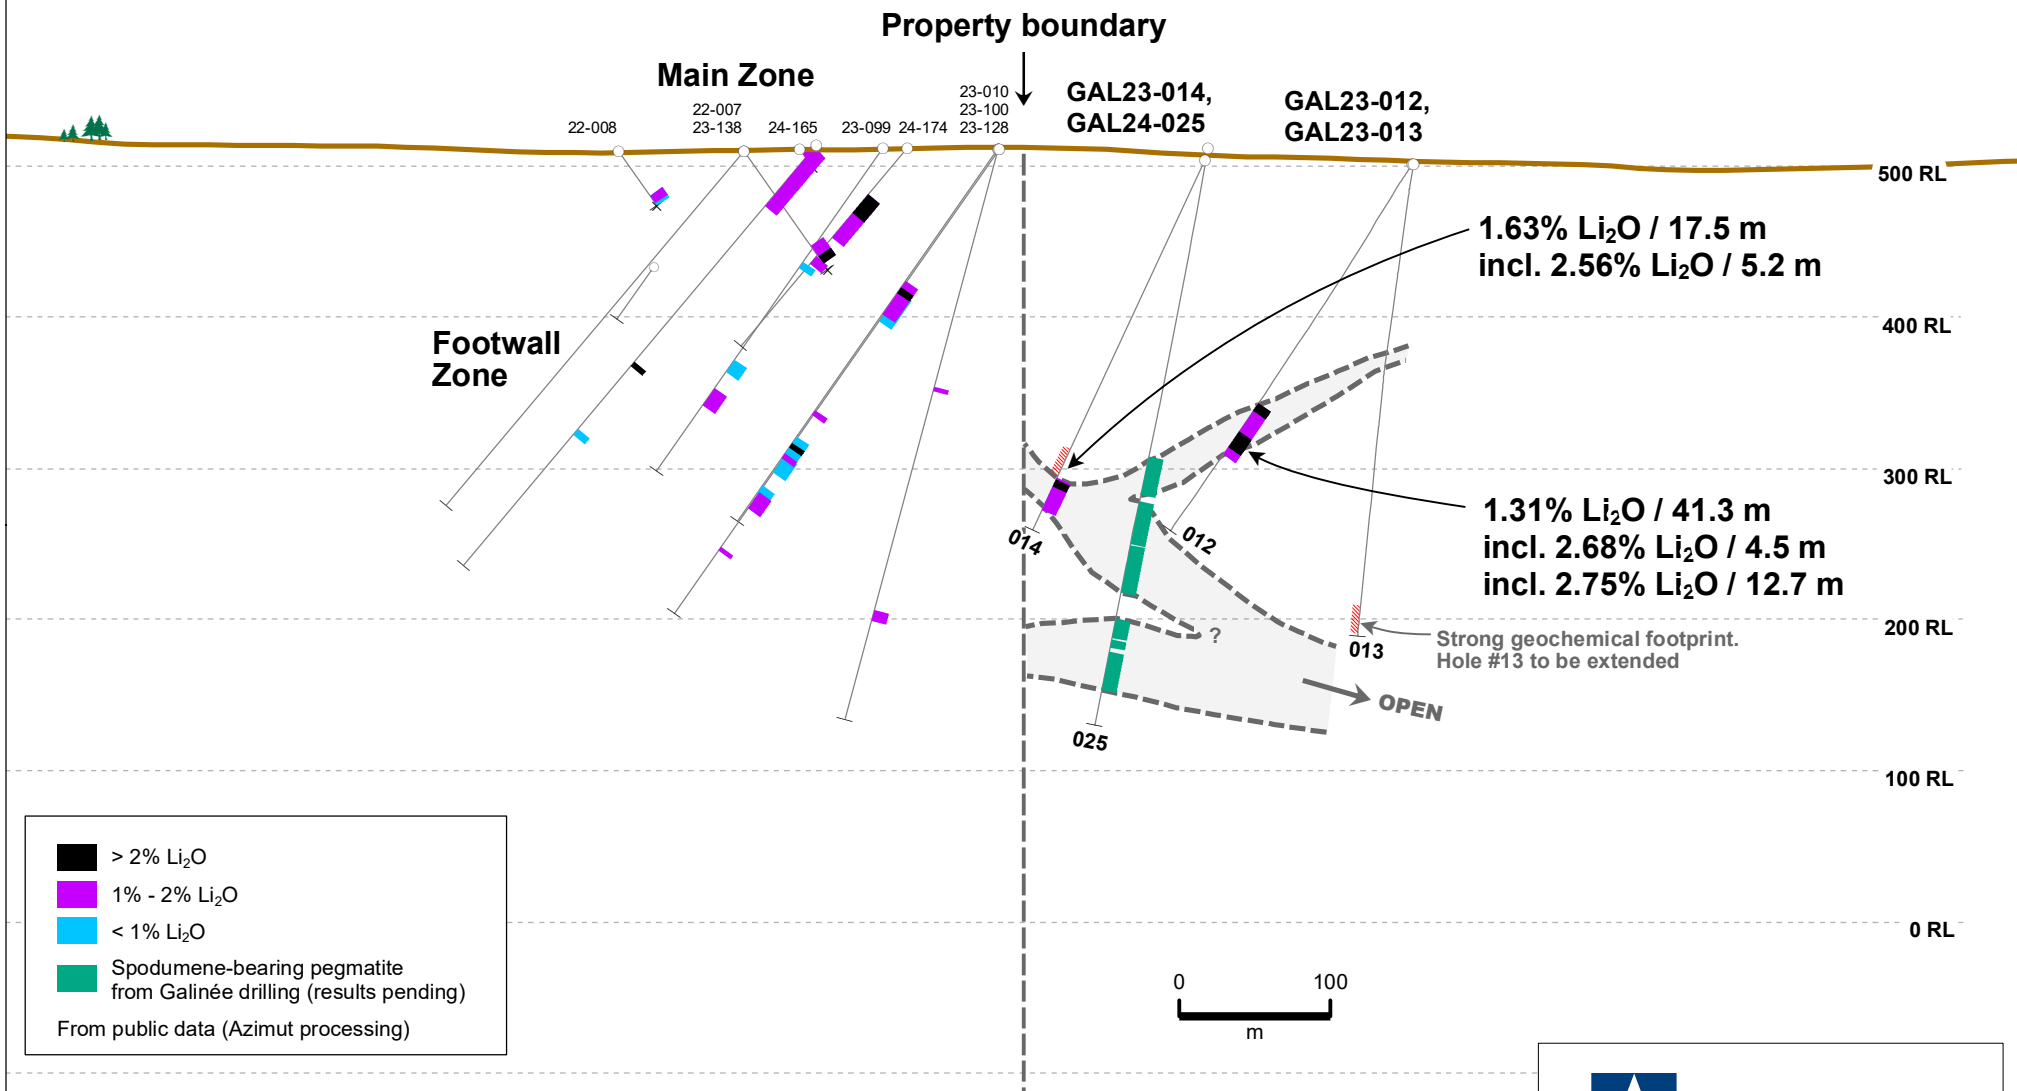

Adina Property (Winsome)

Galinée Property (Azimut - SOQUEM JV)

Galinée - Adina Area, James Bay Region
 Cross-section L435E looking East (50 m corridor of influence)
 Holes GAL23-012, 013, 014 and GAL24-025
 Figure 3 - Press release dated April 18, 2024