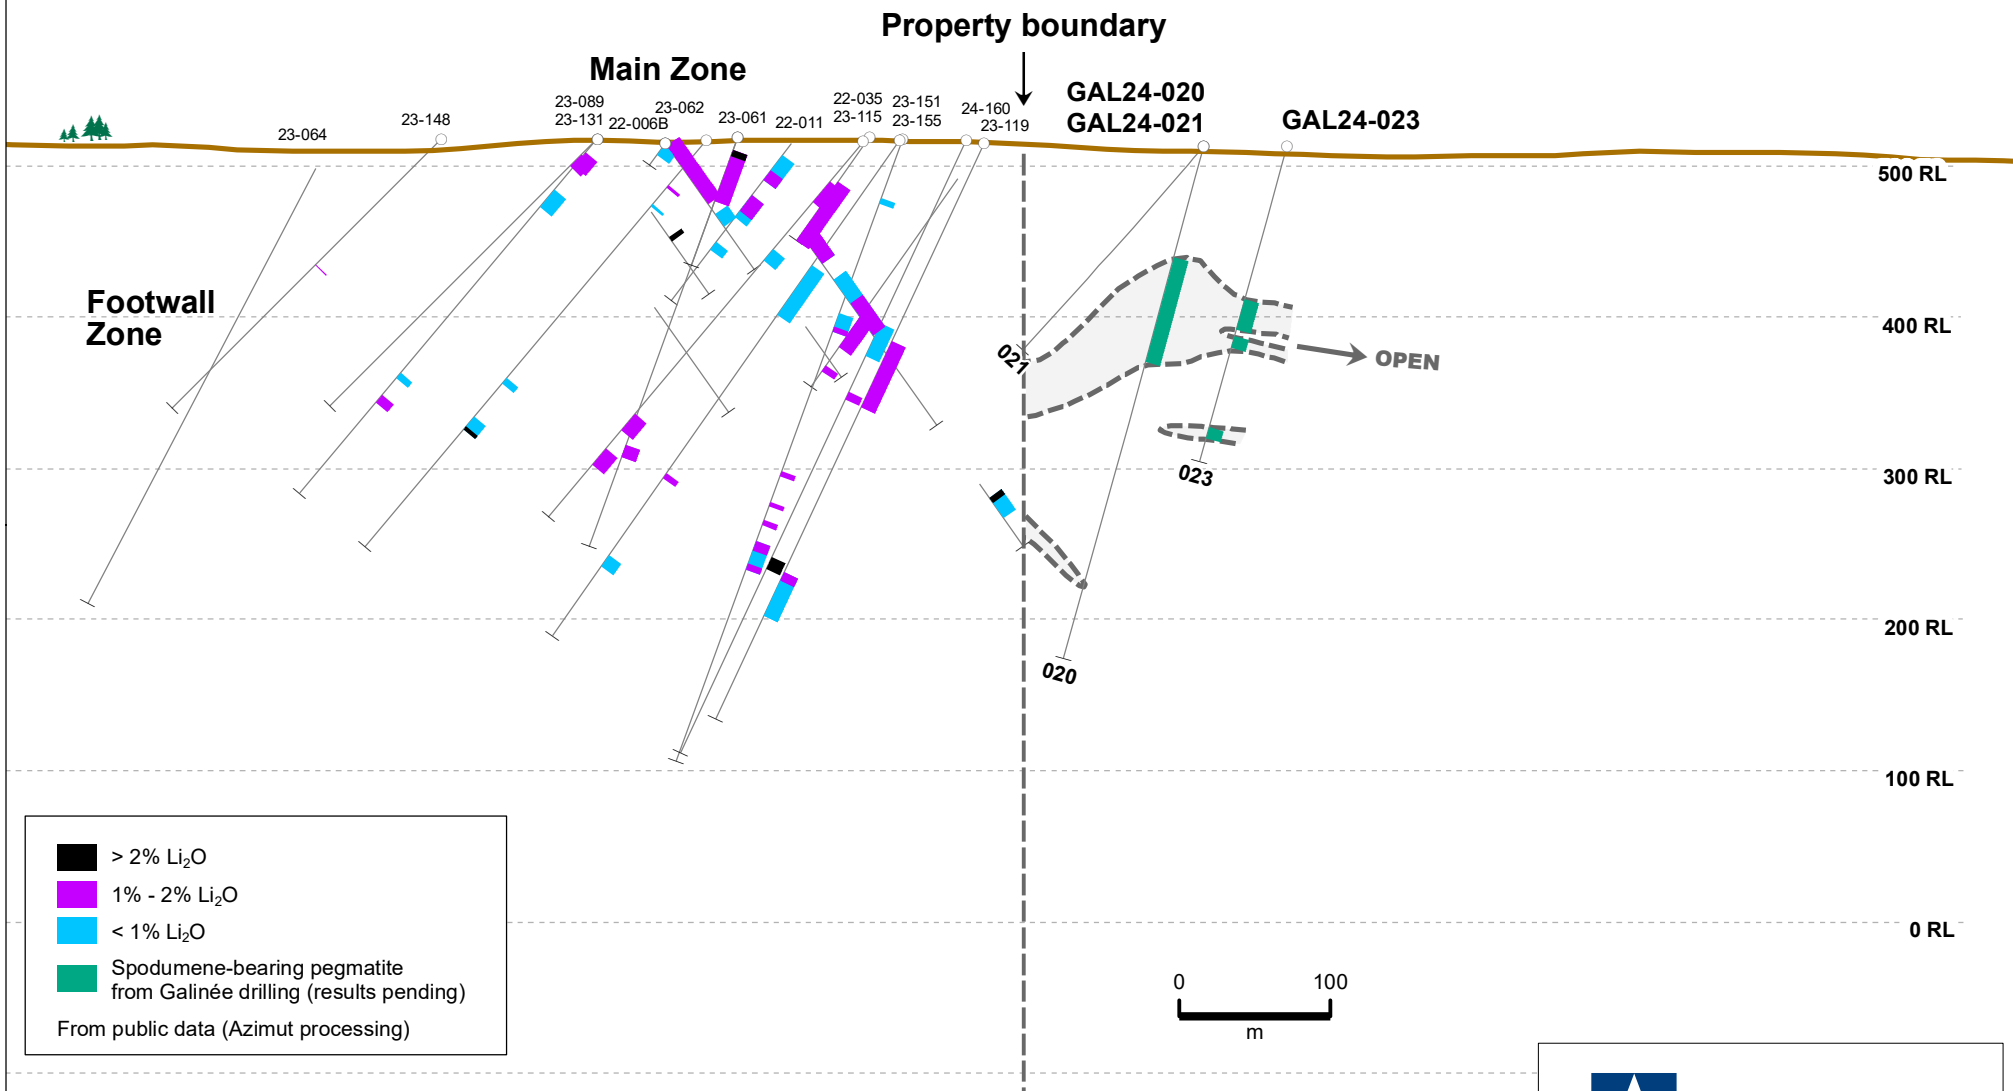

SECTION 668,635 E

Adina Property (Winsome)

Galinée Property (Azimut - SOQUEM JV)

Galinée - Adina Area, James Bay Region
Cross-section L635E looking East (50 m corridor of influence)
Holes GAL24-020, 021 and 023
Figure 5 - Press release dated April 18, 2024